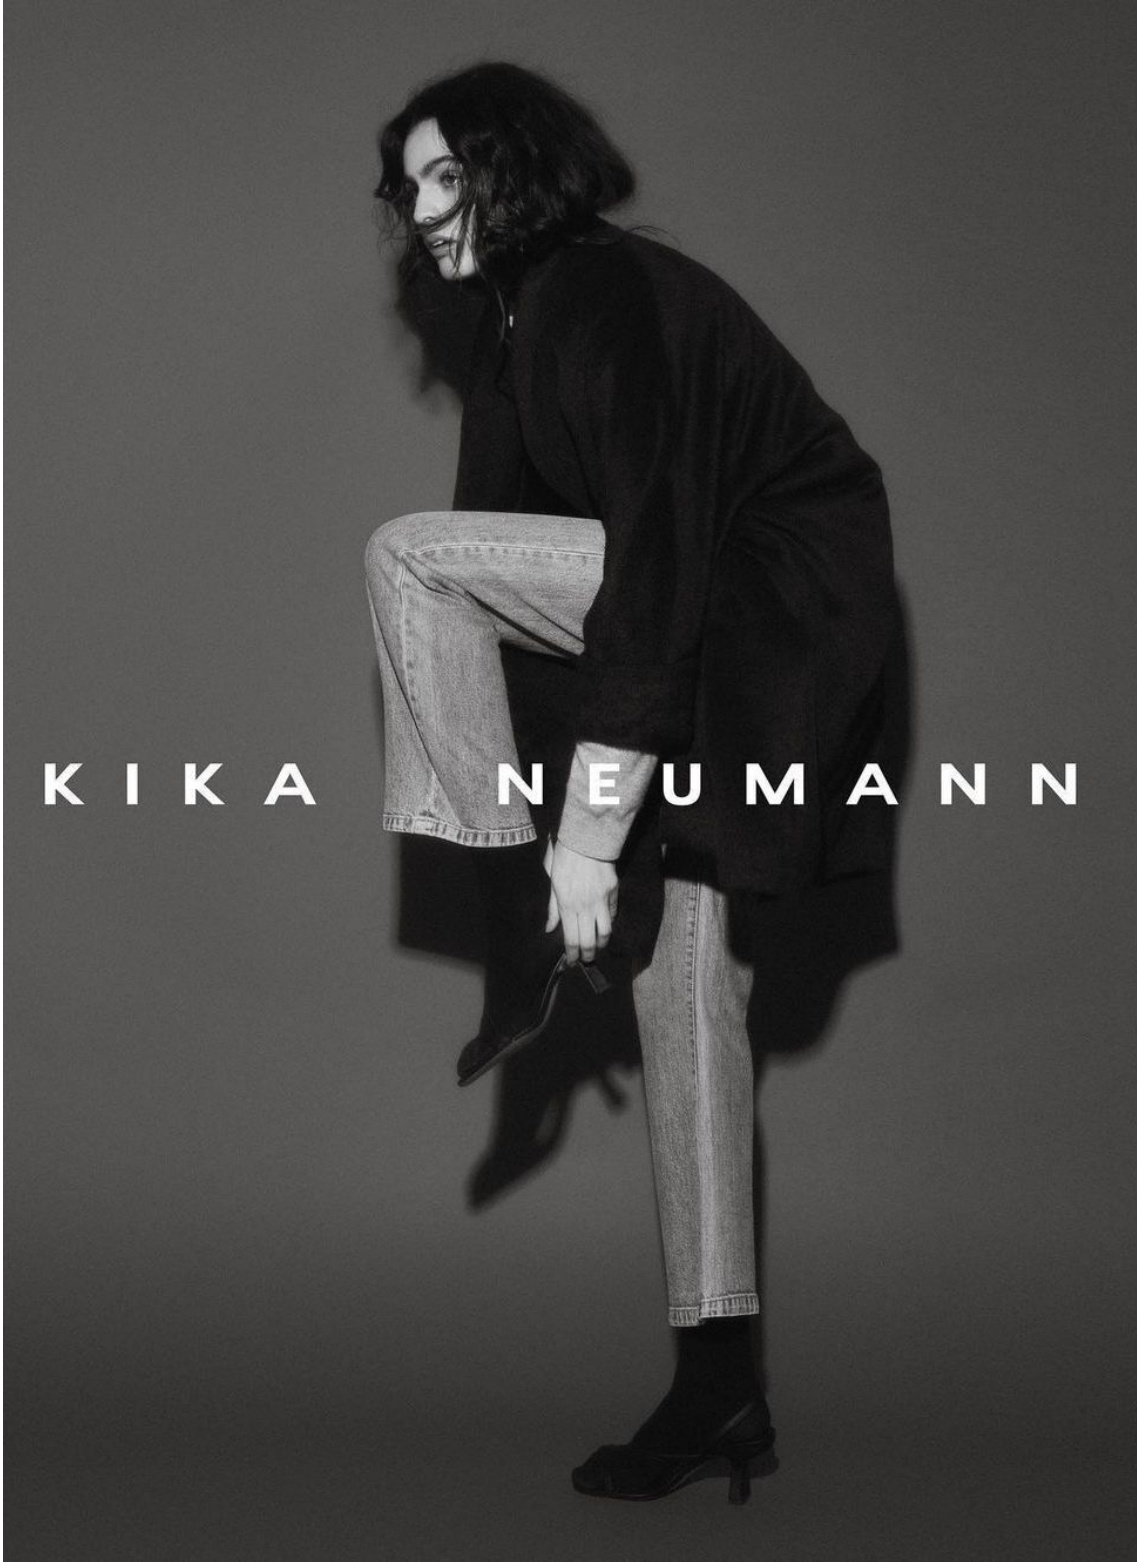

# CAROL MONTEIRO

height 5'10" · bust 32" · waist 23.5" · hips 35.5" · dress 36 EU/6 US/8 UK  
shoes size 40 EU/9 US/6.5 UK · hair dark brown · eyes brown